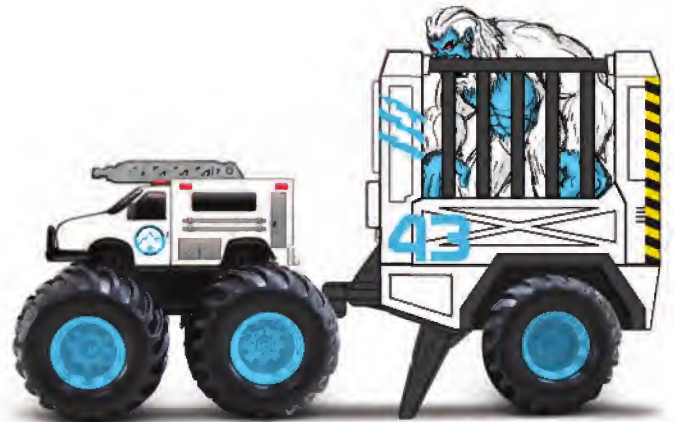

* PARAMEDIC TRUCK WITH YETI